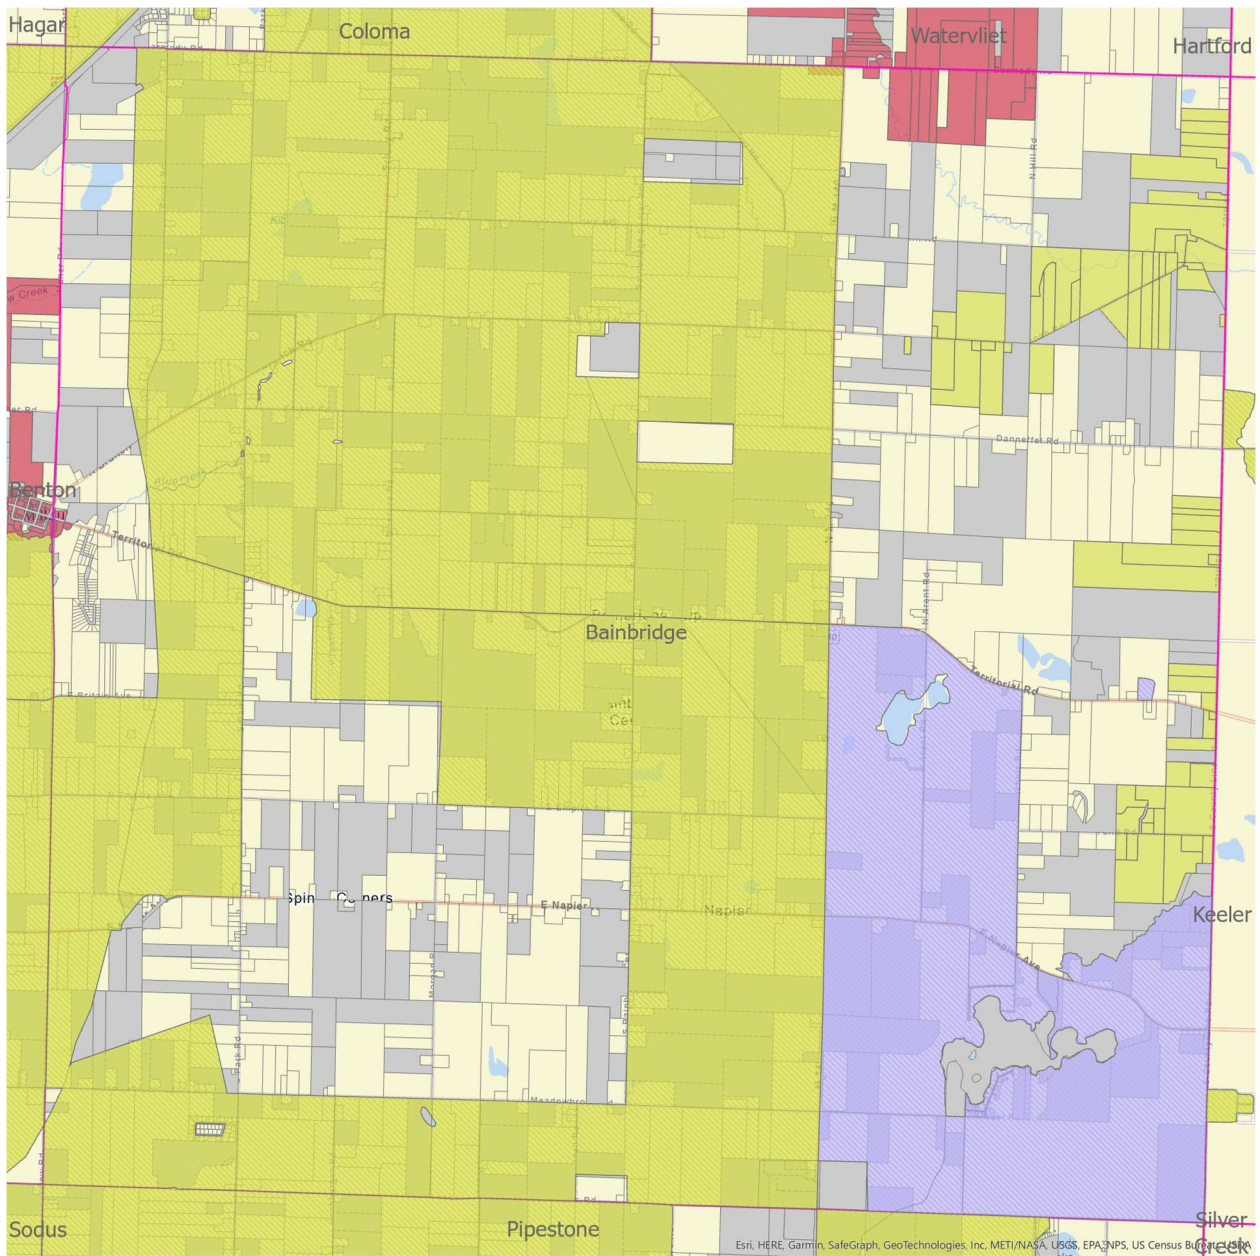

Bainbridge Township

Map Key

- Comcast Existing
- MEC Existing
- MEC RDOF
- Mercury RDOF
- Unoccupied (not included in RFP)
- Unserved (Included in RFP)