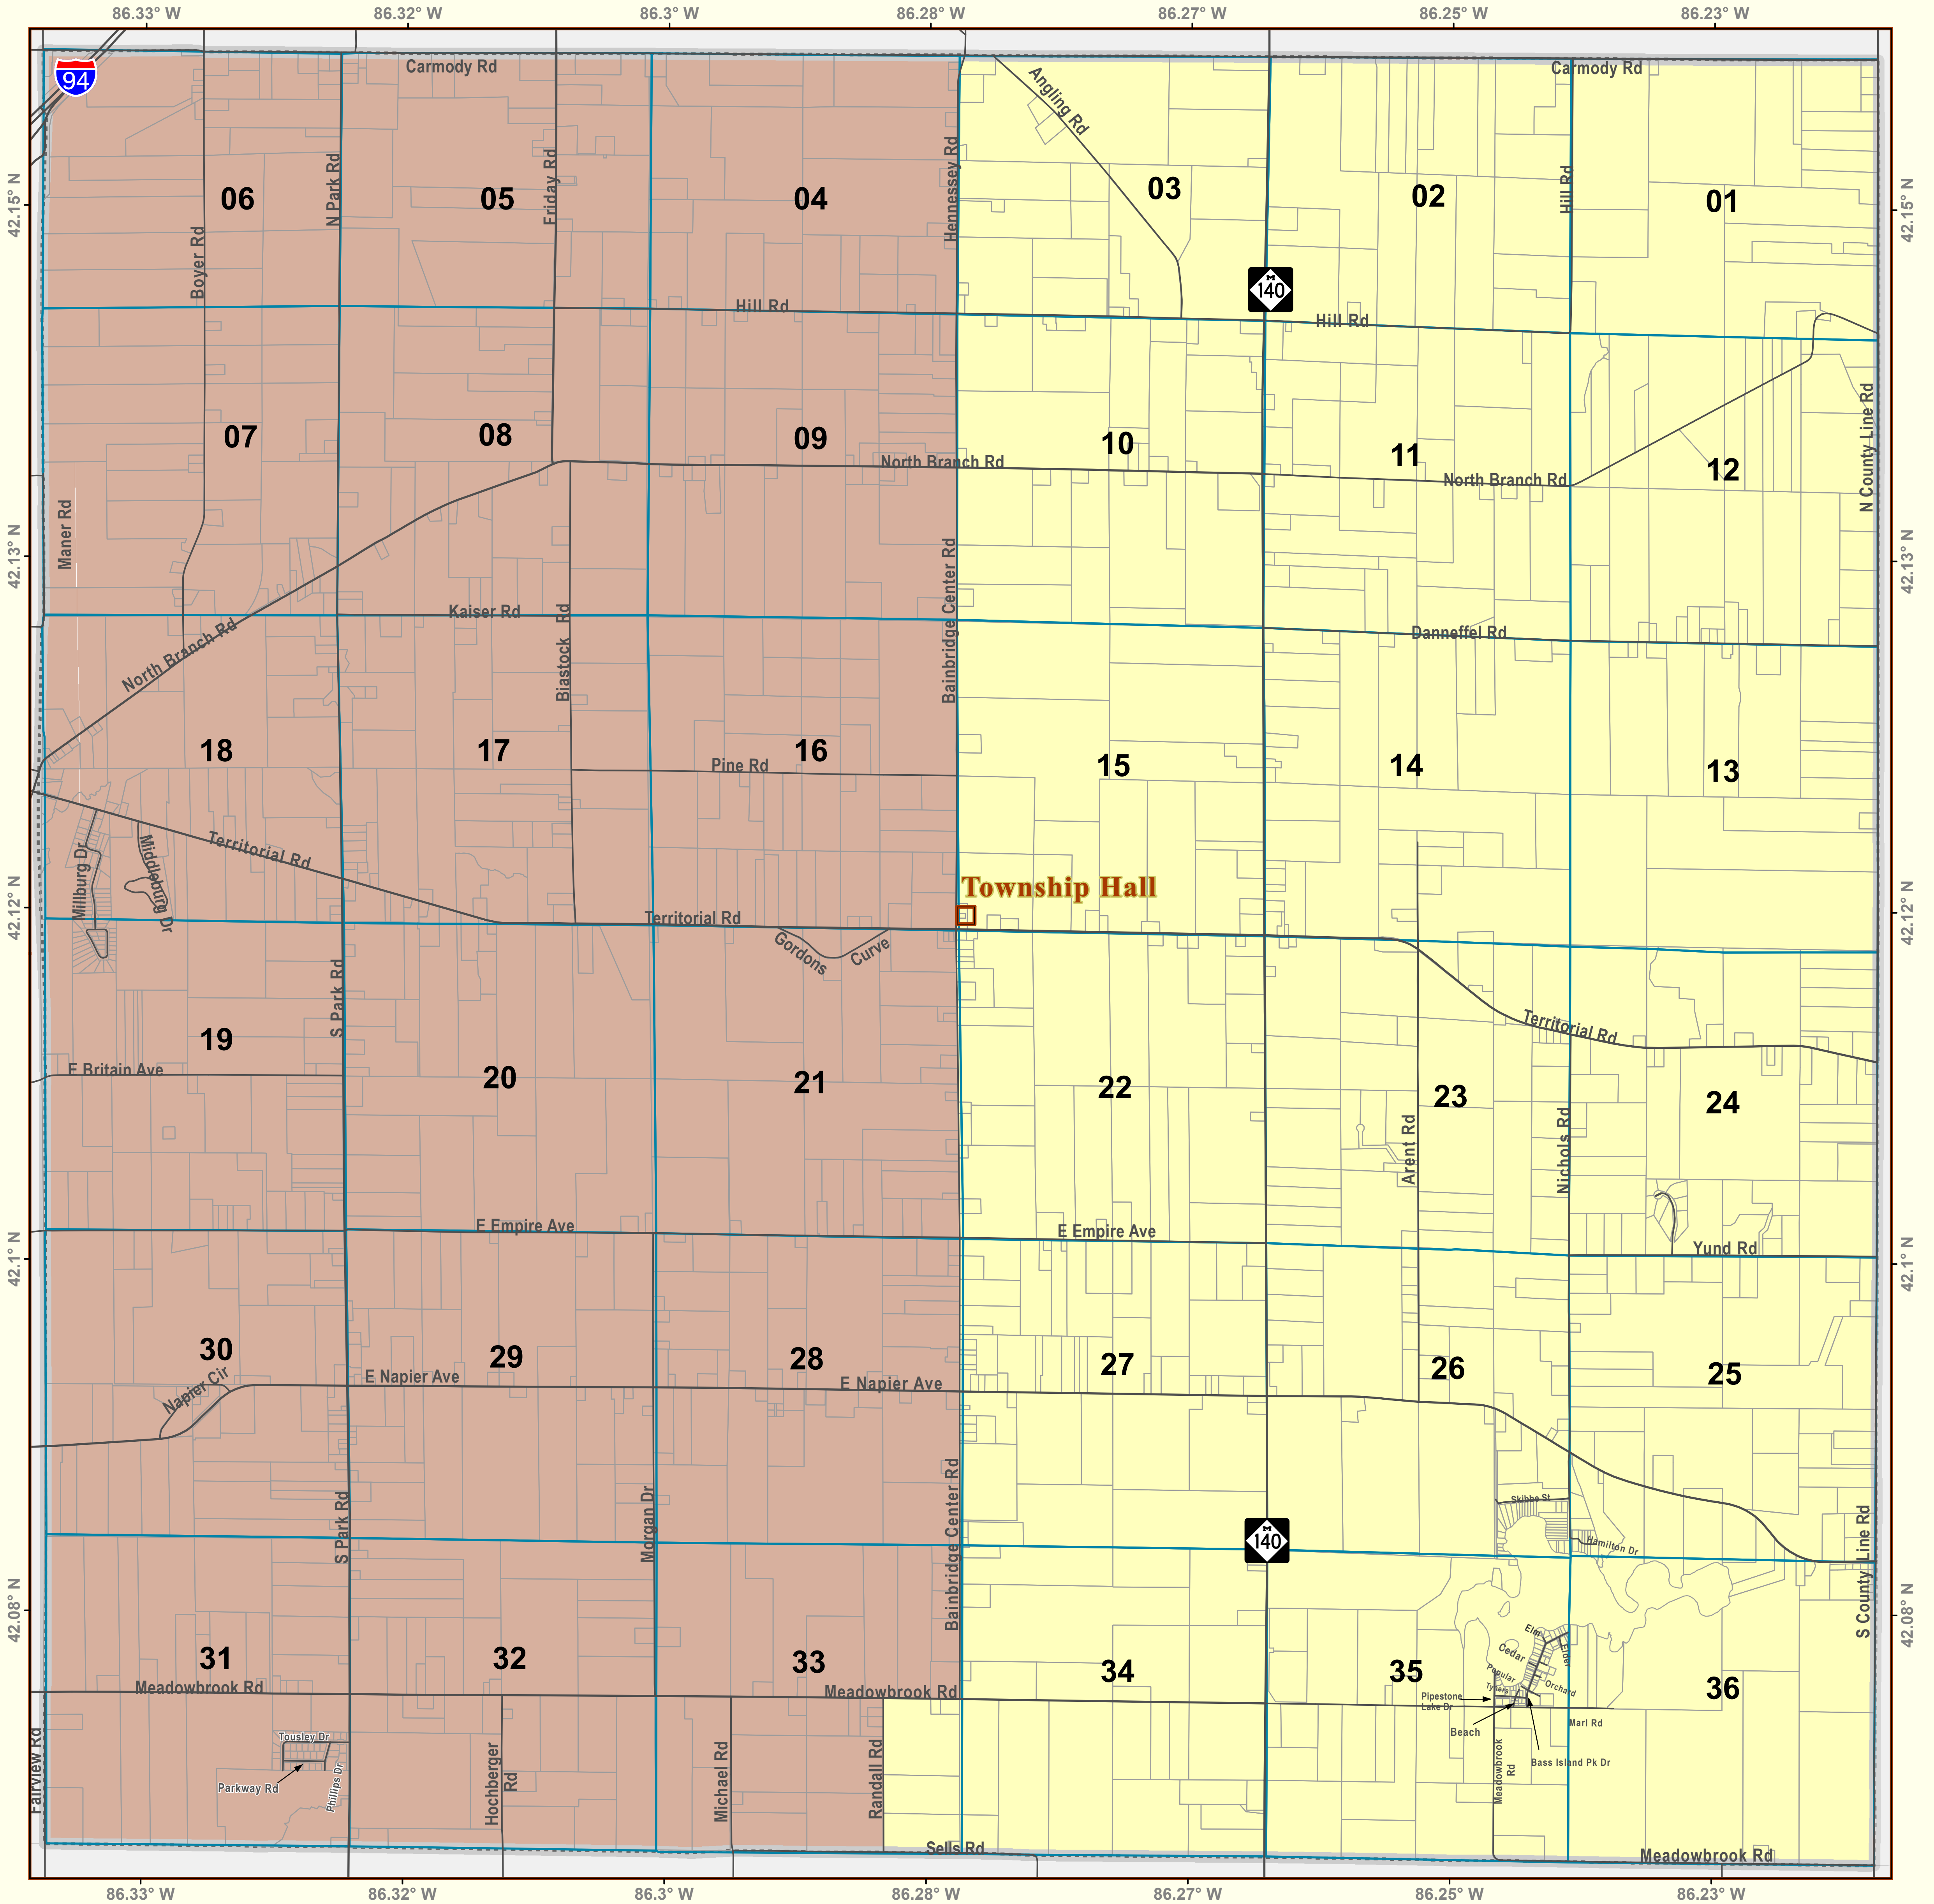

FIRE DISTRICTS

BAINBRIDGE TOWNSHIP BERRIEN COUNTY, MICHIGAN

0 0.25 0.5 1 Miles

FIRE DISTRICTS

- BENTON TOWNSHIP FIRE DEPARTMENT
- SISTER LAKES FIRE DEPARTMENT
- Parcel

Sources
 Base Layers: Michigan Geographic Framework v10a, 2011
 Parcel: Bainbridge Township, 2014
 Fire Districts: Bainbridge Township, 2016

The use of this map is for general reference purposes. It is not a legal document. Be aware that the features represented on the map are dynamic, therefore may not represent current conditions.

Southwest Michigan Planning Commission
www.swmpc.org